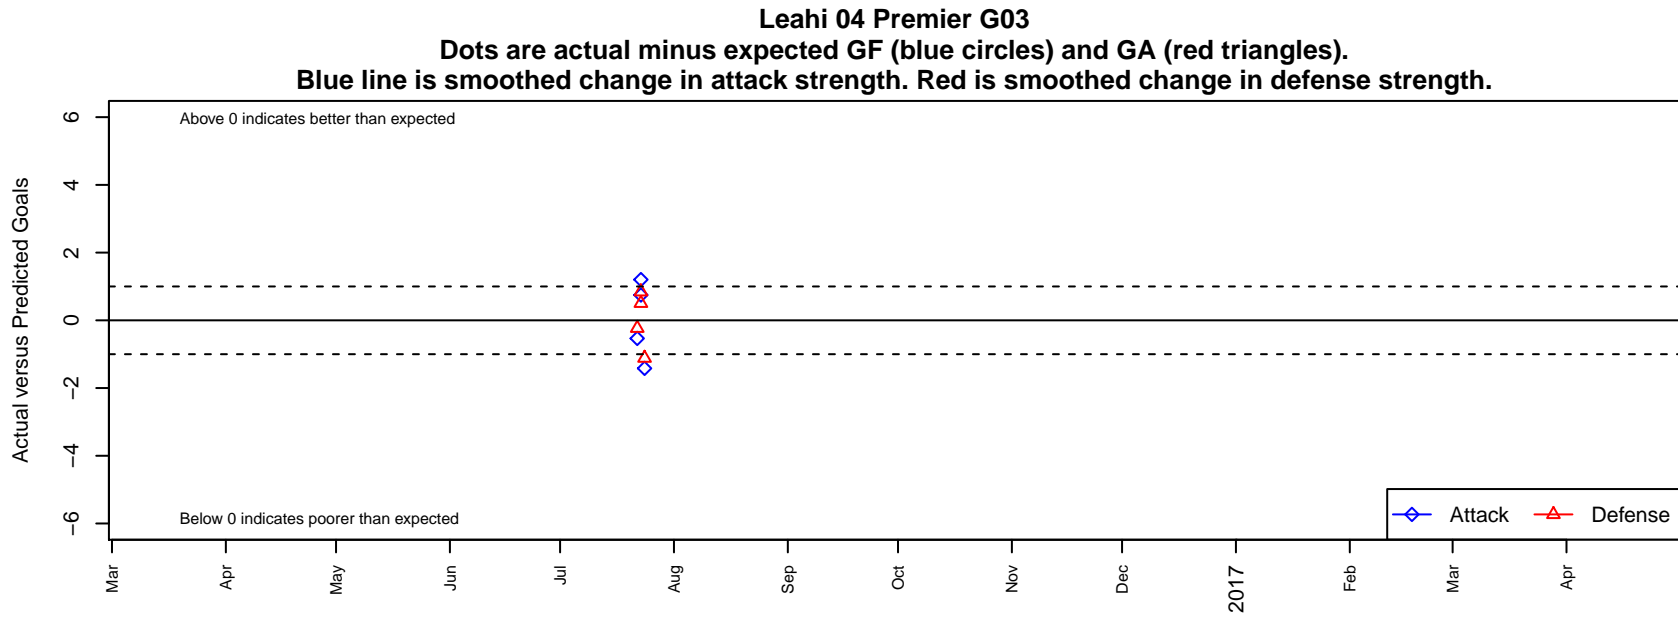

Leahi 04 Premier G03

, HI
G03 total strength=1374
attack=9.28 defense=5.74

alt names used:
LEAHI 04 PREMIER (HI)

Venues played:
2016 Oswego Nike Cup Silver U14

date	home		away		venue	pred.home	pred.away
2016-07-24	Crossfire OR LOSC Blue I G03	2	Leahi 04 Premier G03	0	2016 Oswego Nike Cup Silver U14	0.88	1.42
2016-07-23	Leahi 04 Premier G03	3	FC Portland Navy G03	0	2016 Oswego Nike Cup Silver U14	1.80	0.84
2016-07-23	Leahi 04 Premier G03	5	Crossfire OR WUSC White G03	0	2016 Oswego Nike Cup Silver U14	4.25	0.50
2016-07-22	MVP Marauders Navy G03	1	Leahi 04 Premier G03	1	2016 Oswego Nike Cup Silver U14	0.77	1.53